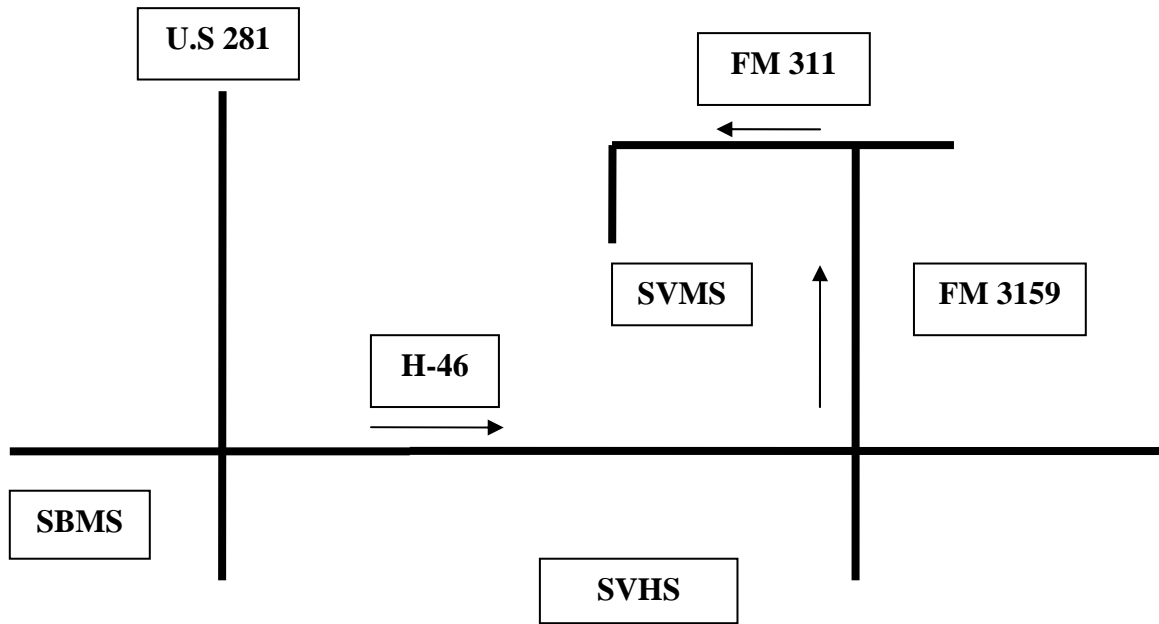

Directions to Smithson Valley Middle School

Address:

6101 FM 311
Spring Branch, TX 78070
GVTC: (830) 885-1200
San Antonio: (830) 609-6291
New Braunfels: (830) 221.2990