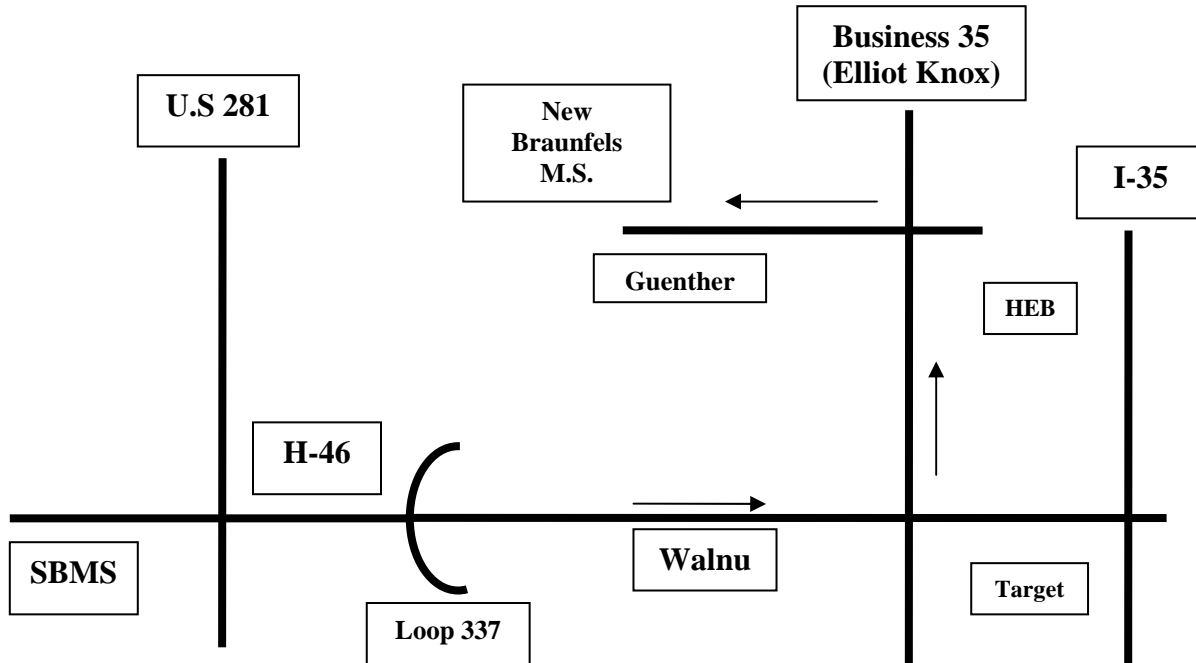

# Directions to New Braunfels Middle School

## **Address:**

656 S Guenther Ave  
New Braunfels, TX 78130  
Comal County  
Phone: (830) 627-6270  
Fax: (830) 627-6271