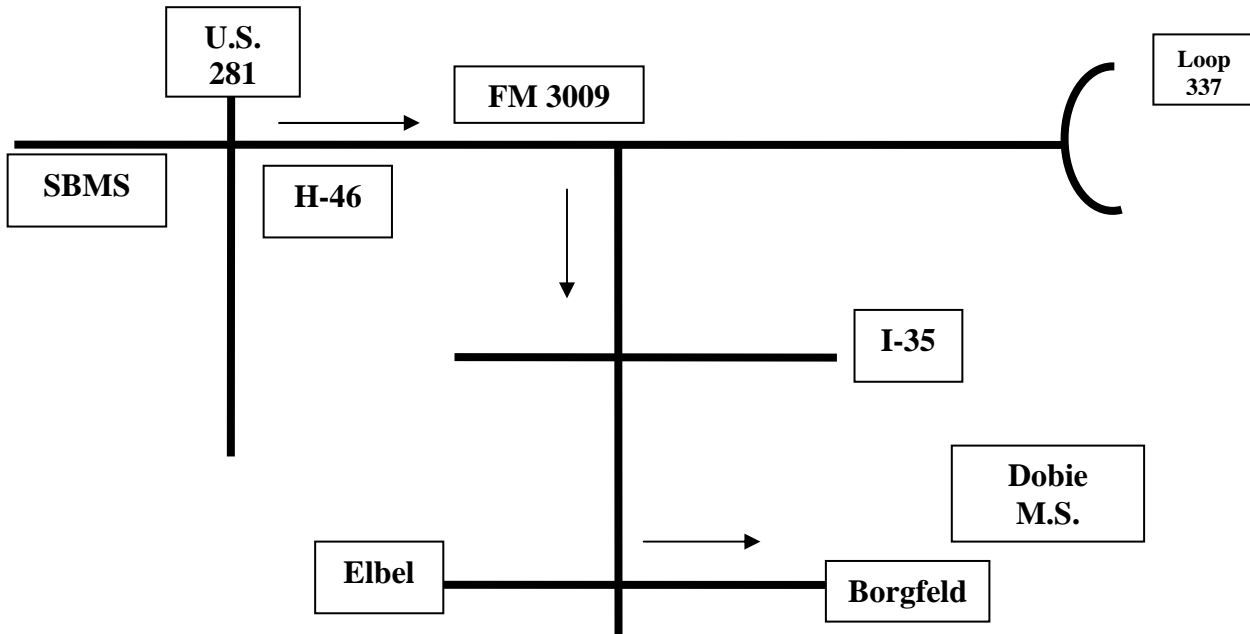

# Directions to Dobie Middle School

## **Address:**

**395 W Borgfeld Rd  
Cibolo, TX 78108  
Guadalupe County  
Phone: (210) 945-6000**