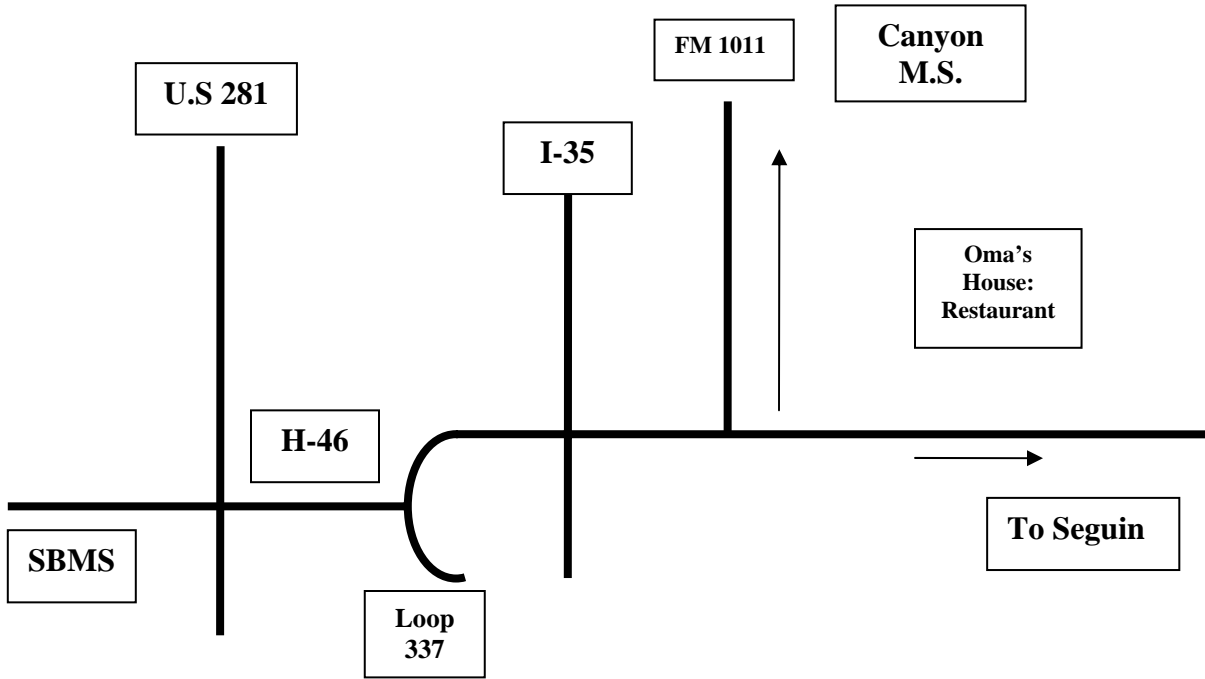

# Directions to Canyon Middle School

## **Address:**

2014 Fm 1101  
New Braunfels, TX 78130  
Comal County  
Phone: (830) 221-2300  
Fax: (830) 221-2301