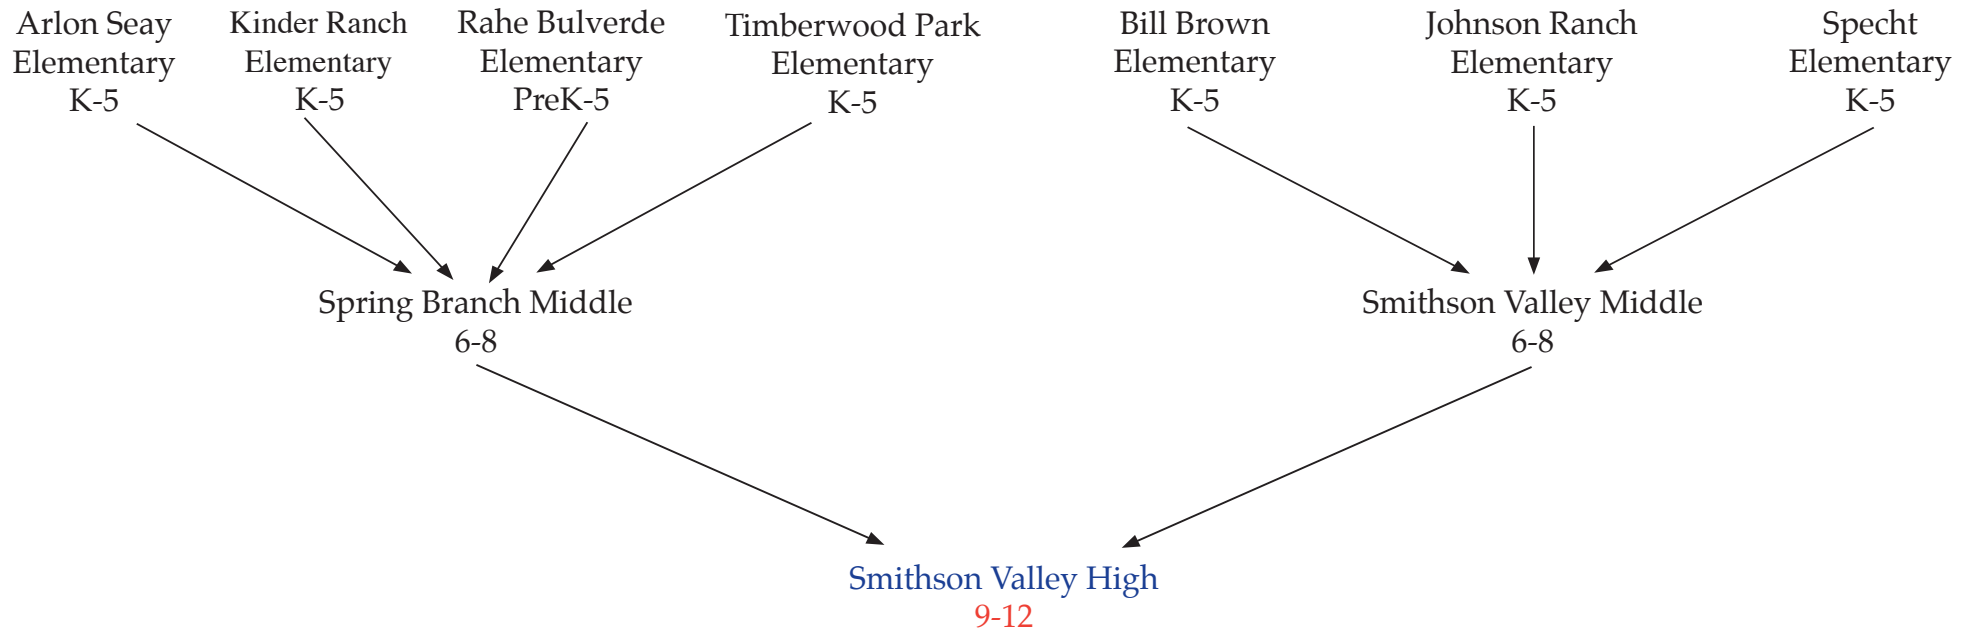

Feeder Patterns  
2011-2012 School Year  
Smithson Valley High Attendance Zone

---

Feeder Patterns  
2011-2012 School Year  
Canyon High Attendance Zone

---

Clear Spring  
Elementary  
PreK-5

Freiheit  
Elementary  
K-5

Goodwin Frazier  
Elementary  
K-5

Hoffmann Lane  
Elementary  
K-5

Garden Ridge  
Elementary  
PreK-5

Morningside  
Elementary  
PreK-5

Oak Creek Elementary  
Elementary  
K-5

Canyon Middle  
6-8

Church Hill Middle  
6-8

Canyon High  
9-12

Feeder Patterns  
2011-2012 School Year  
Canyon Lake High Attendance Zone

---