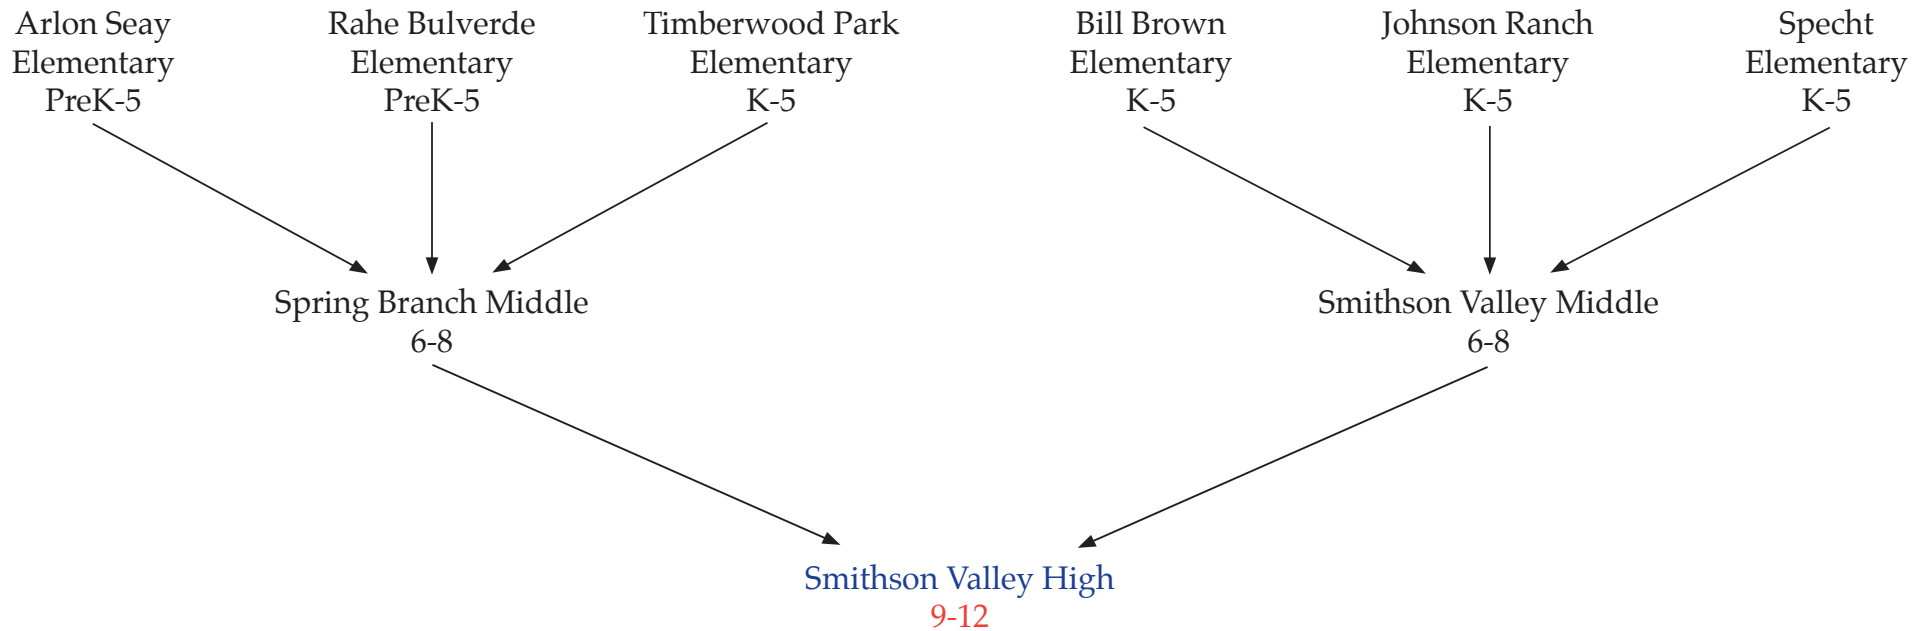

Feeder Patterns  
2010-2011 School Year  
Smithson Valley High Attendance Zone

---

Feeder Patterns  
2010-2011 School Year  
Canyon High Attendance Zone

---

Clear Spring  
Elementary  
PreK-5

Freiheit  
Elementary  
K-5

Goodwin Frazier  
Elementary  
K-5

Hoffmann Lane  
Elementary  
K-5

Garden Ridge  
Elementary  
K-5

Morningside  
Elementary  
PreK-5

Oak Creek Elementary  
Elementary  
K-5

Canyon Middle  
6-8

Church Hill Middle  
6-8

Canyon High  
9-12

Feeder Patterns  
2010-2011 School Year  
Canyon Lake High Attendance Zone

---