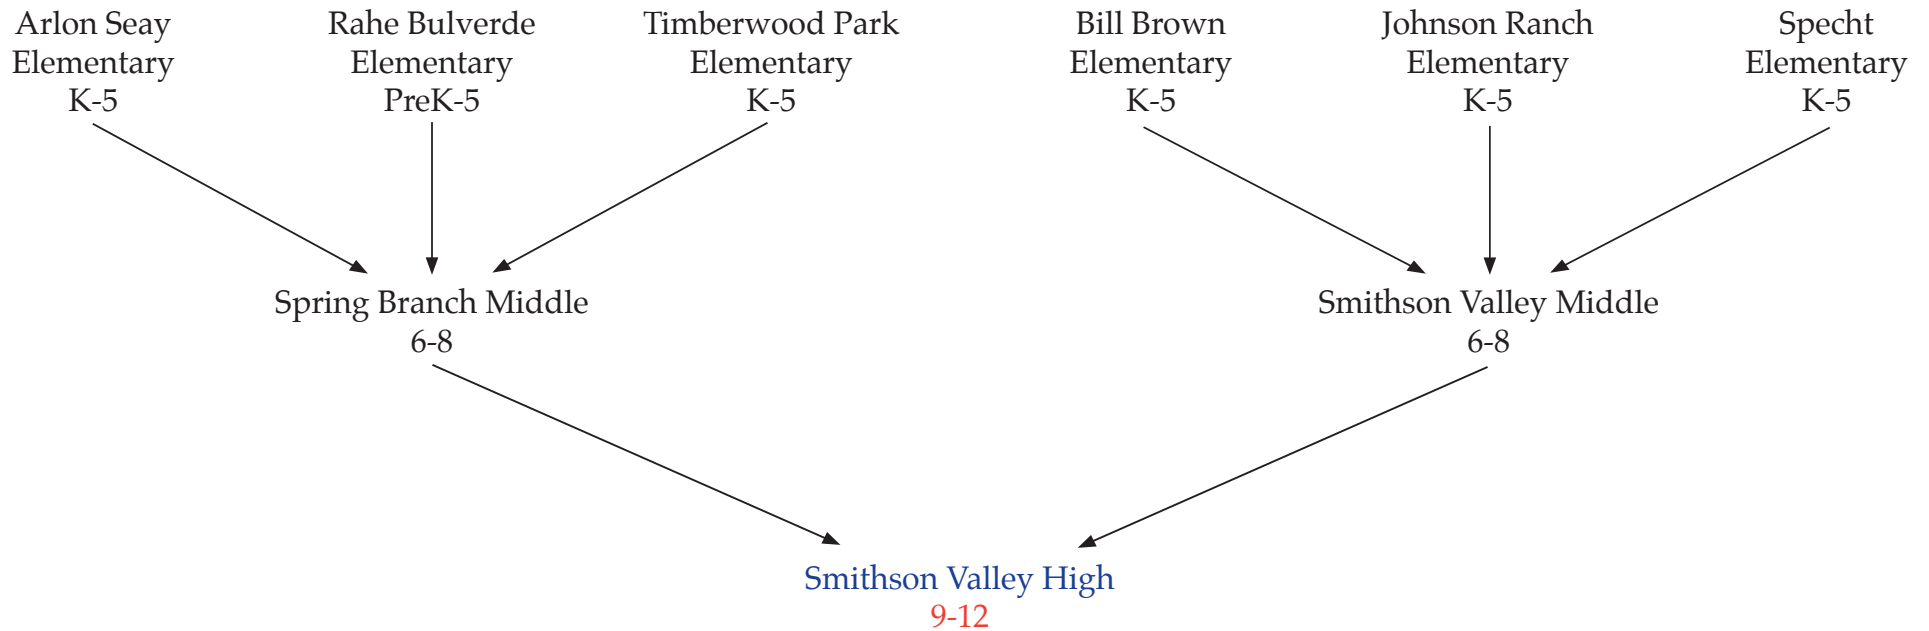

Feeder Patterns
2010-2011 School Year
Smithson Valley High Attendance Zone

Feeder Patterns
2010-2011 School Year
Canyon High Attendance Zone

Clear Spring
Elementary
PreK-5

Freiheit
Elementary
K-5

Goodwin Frazier
Elementary
K-5

Hoffmann Lane
Elementary
K-5

Garden Ridge
Elementary
PreK-5

Morningside
Elementary
PreK-5

Oak Creek Elementary
Elementary
K-5

Canyon Middle
6-8

Church Hill Middle
6-8

Canyon High
9-12

Feeder Patterns
2010-2011 School Year
Canyon Lake High Attendance Zone

Startzville Elementary
PreK-5

Rebecca Creek Elementary
PreK-5

Mountain Valley Middle
6-8

Canyon Lake High
9-12