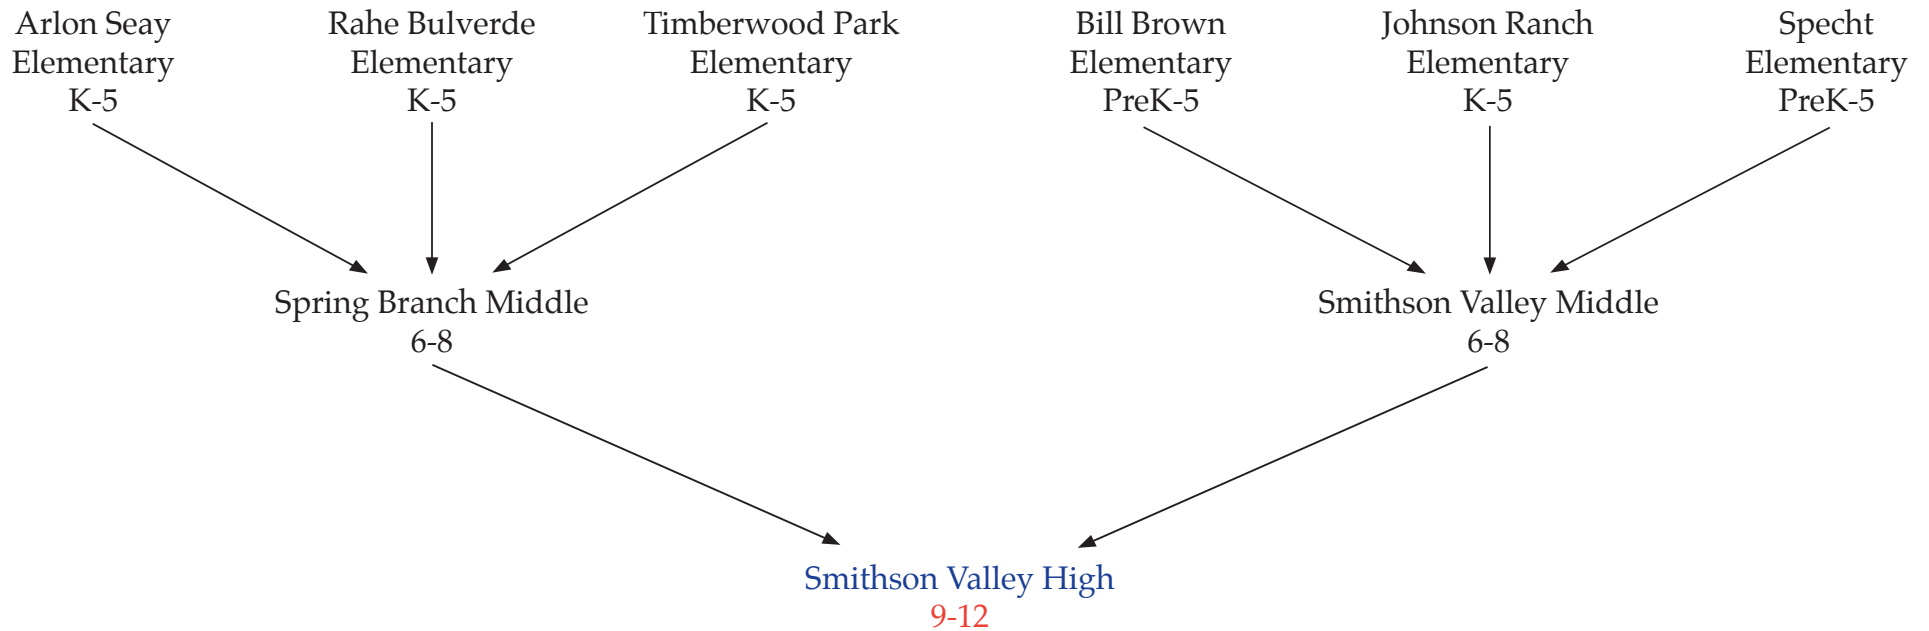

Feeder Patterns  
2010-2011 School Year  
Smithson Valley High Attendance Zone

---

Feeder Patterns  
2010-2011 School Year  
Canyon High Attendance Zone

---

Clear Spring  
Elementary  
K-5

Freiheit  
Elementary  
PreK-5

Goodwin Frazier  
Elementary  
PreK-5

Hoffmann Lane  
Elementary  
K-5

Garden Ridge  
Elementary  
K-5

Morningside  
Elementary  
PreK-5

Oak Creek Elementary  
Elementary  
K-5

Canyon Middle  
6-8

Church Hill Middle  
6-8

Canyon High  
9-12

Feeder Patterns  
2010-2011 School Year  
Canyon Lake High Attendance Zone

---