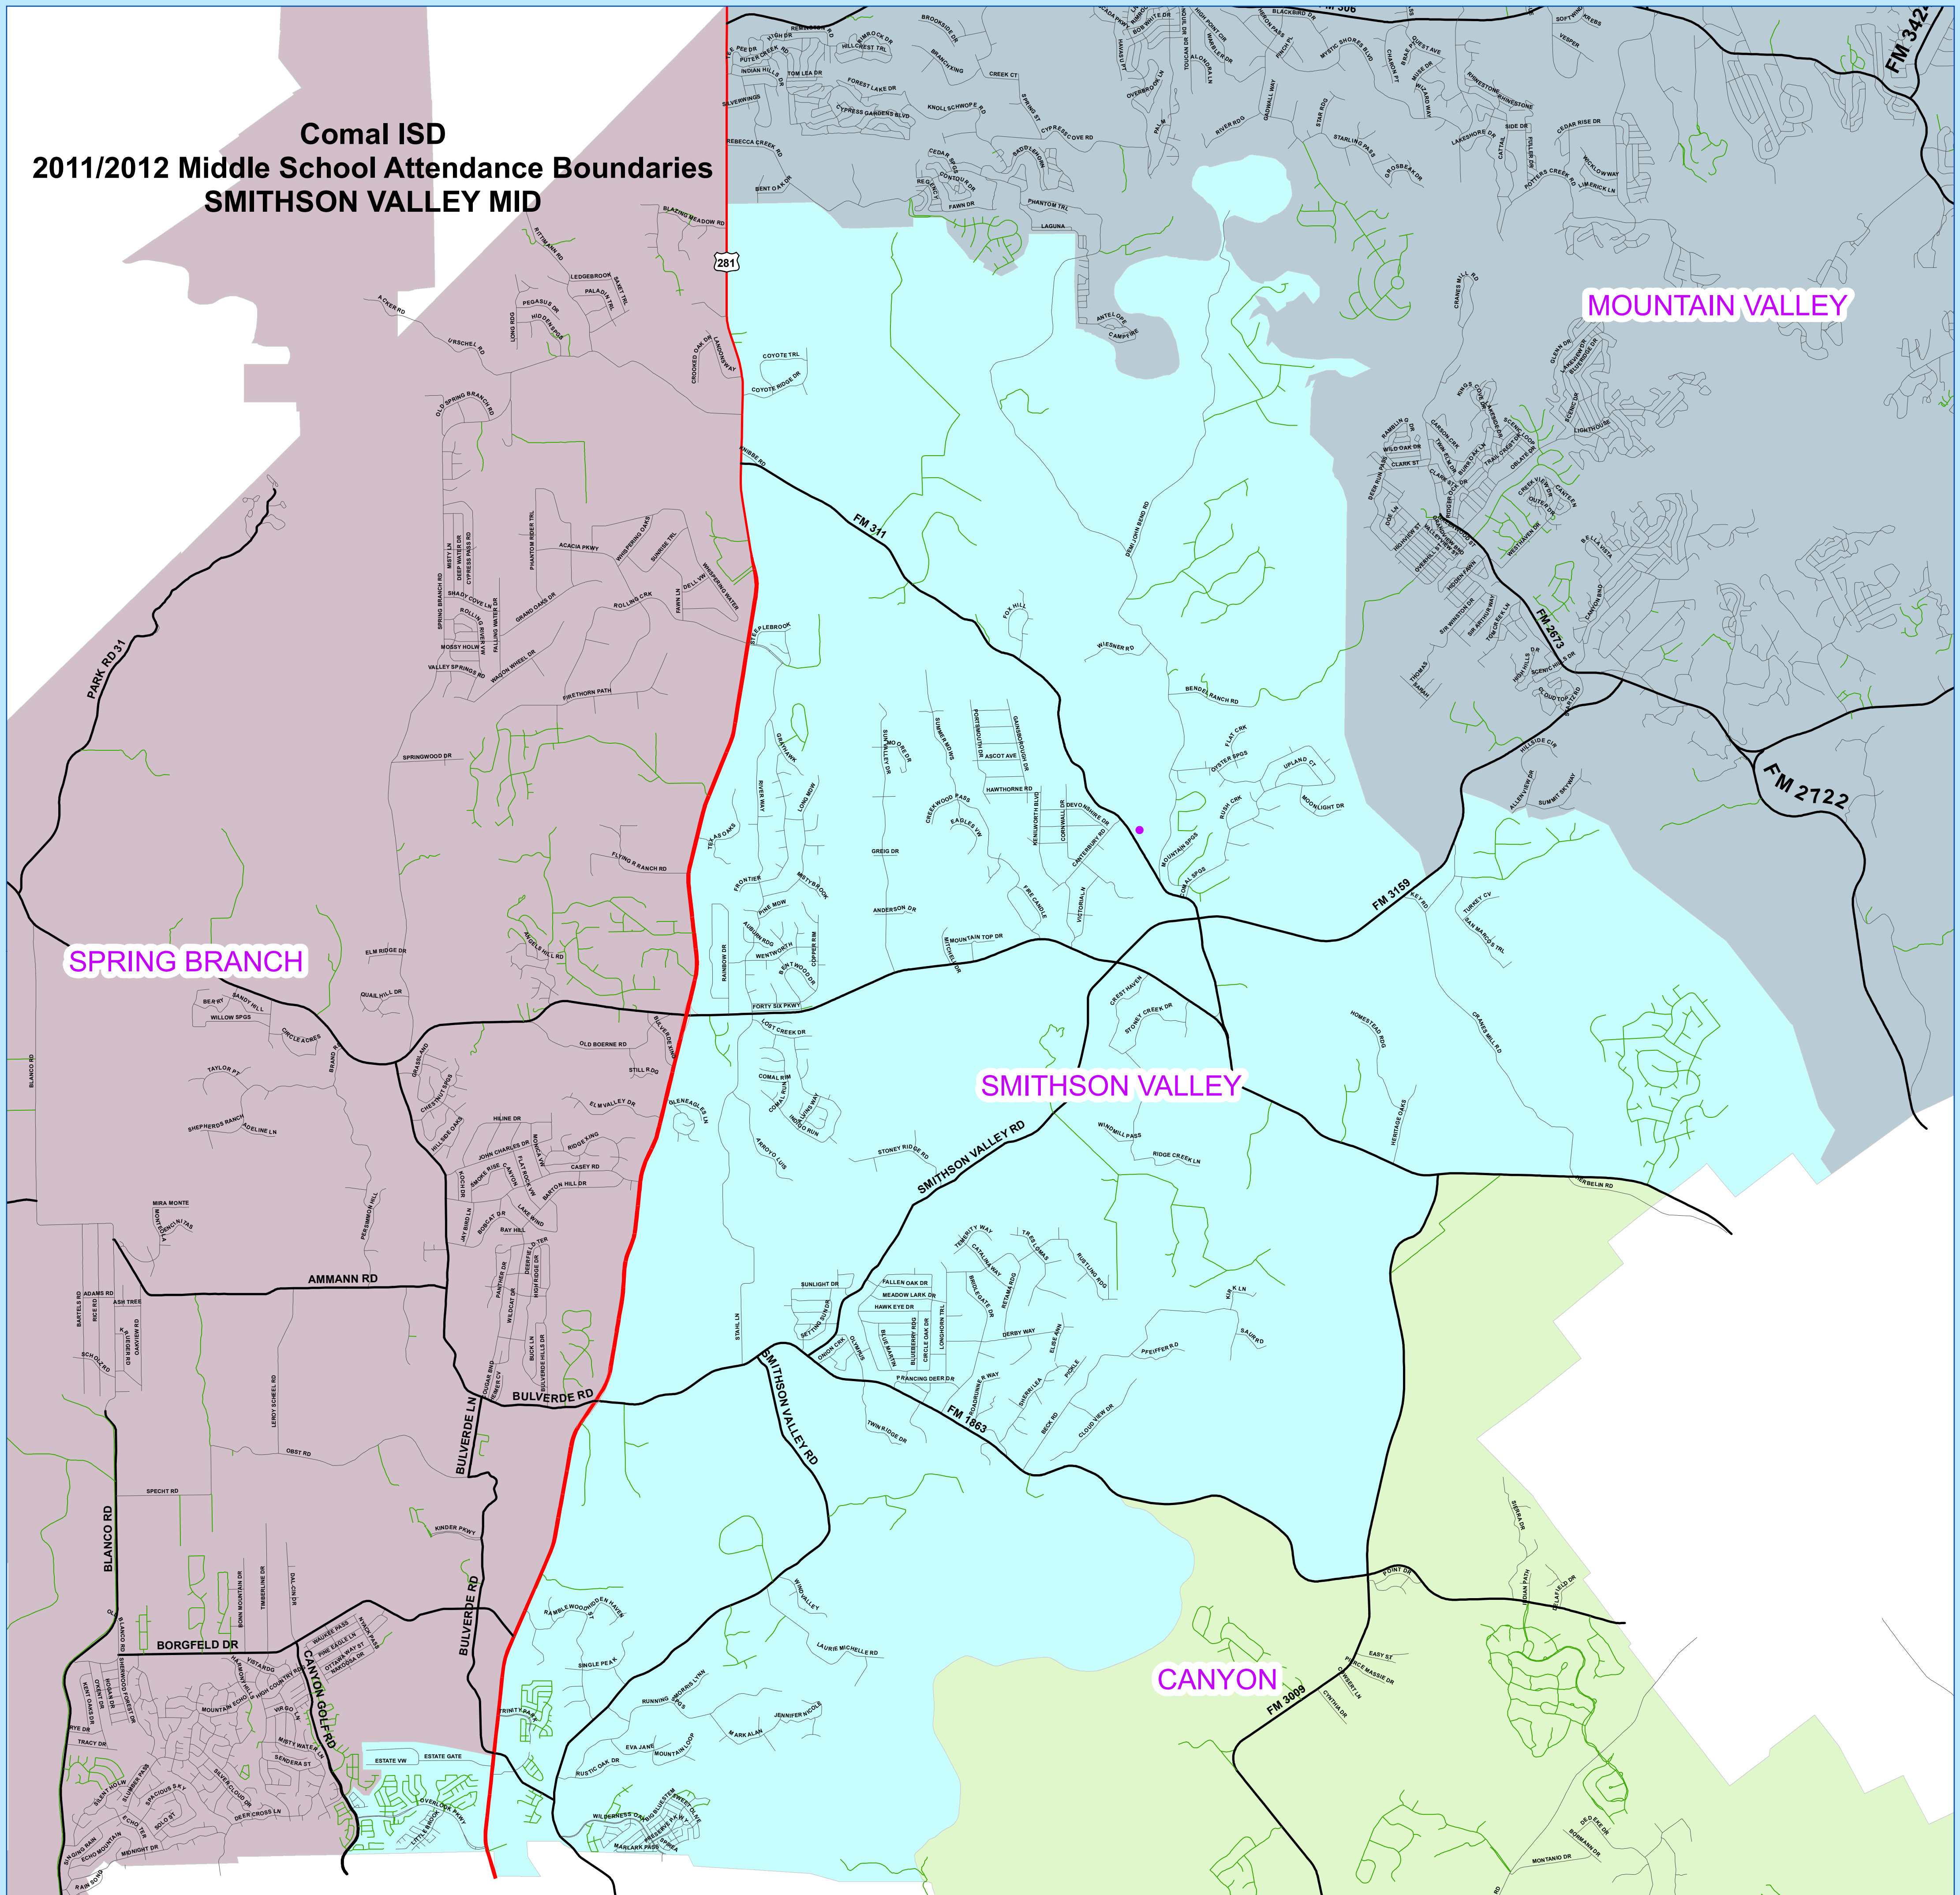

Comal ISD
2011/2012 Middle School Attendance Boundaries
SMITHSON VALLEY MID

SPRING BRANCH

MOUNTAIN VALLEY

SMITHSON VALLEY

CANYON