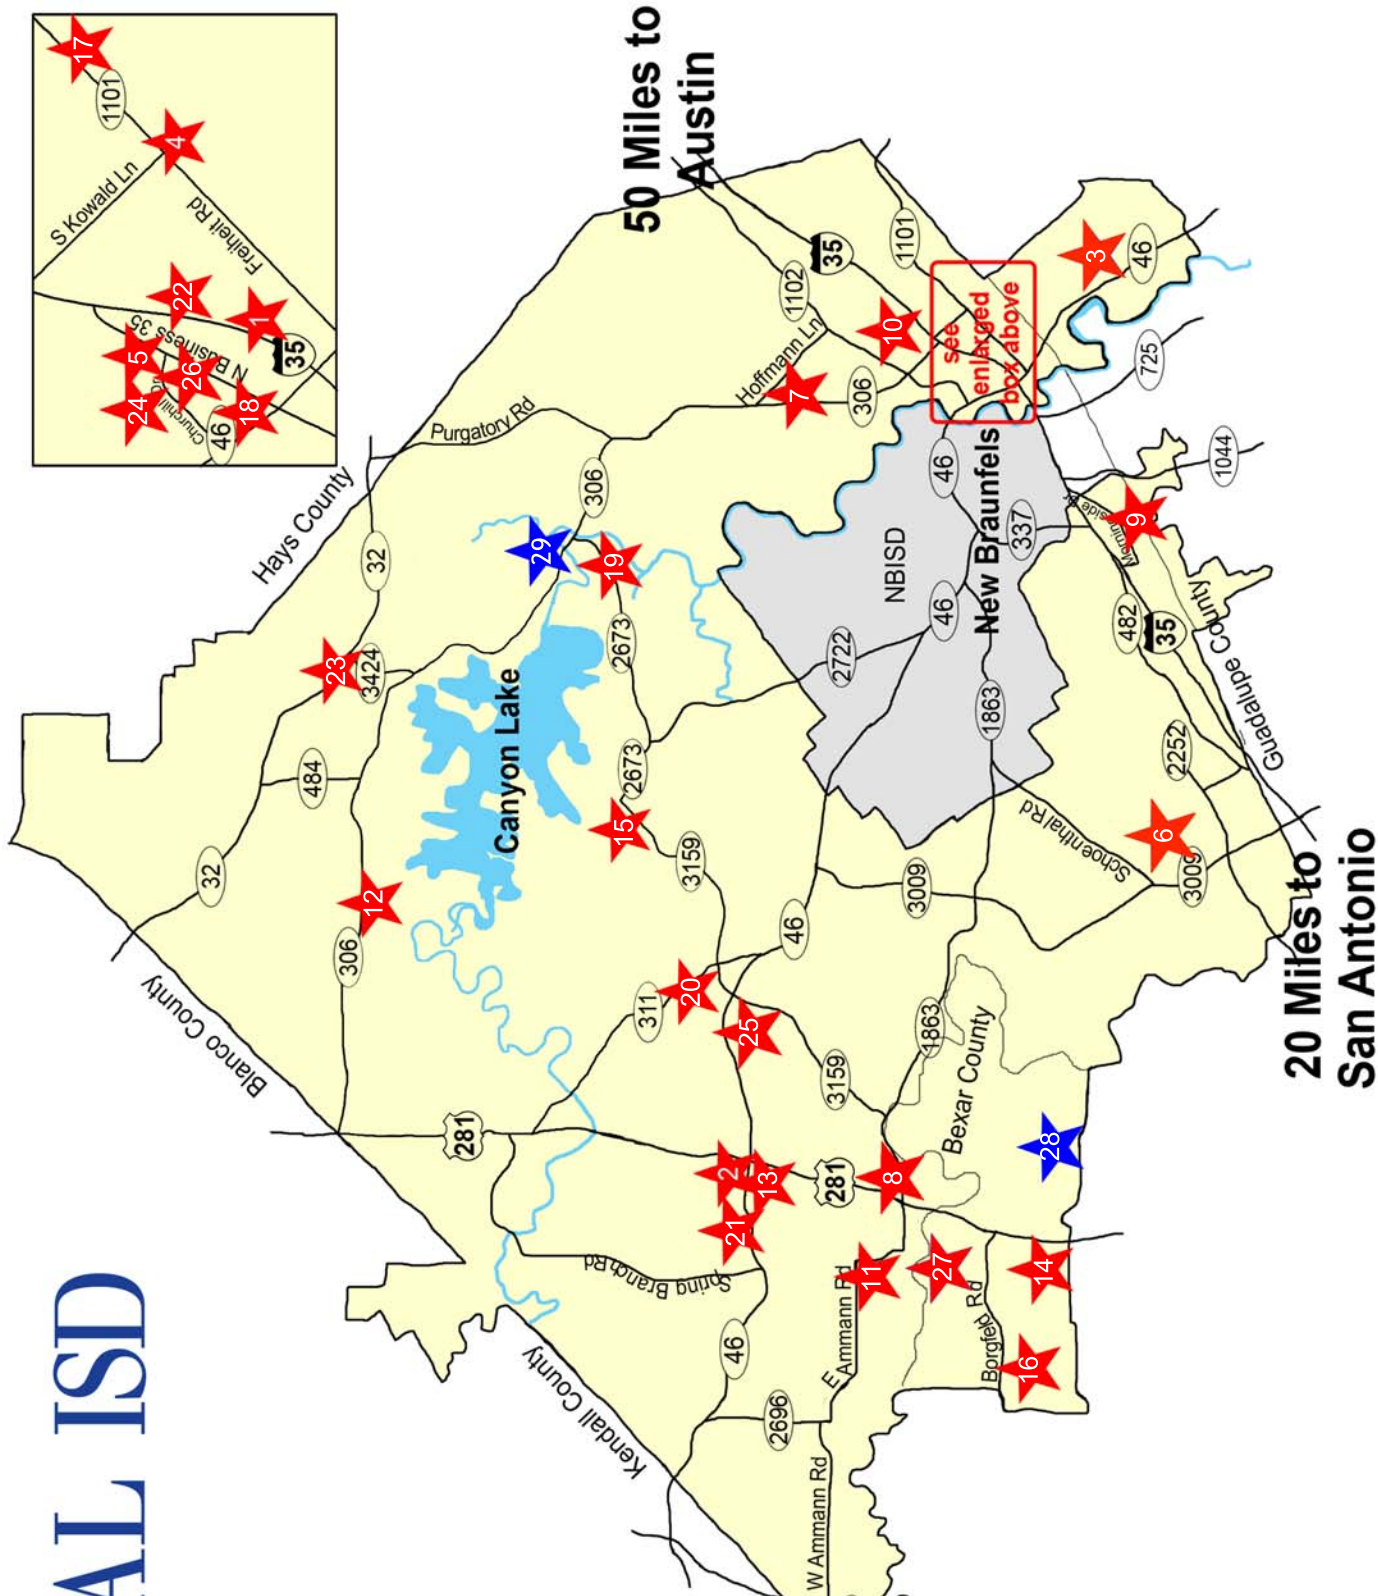

1. Support Services

- 2. Bill Brown Elem.
- 3. Clear Spring Elem.
- 4. Freiheit Elem.
- 5. Goodwin Fraizier Elem.
- 6. Garden Ridge Elem.
- 7. Hoffmann Lane Elem.
- 8. Johnson Ranch Elem.
- 9. Morningside Elem.
- 10. Oak Creek Elem.
- 11. Rahe Bulverde Elem.
- 12. Rebecca Creek Elem.
- 13. Arlon Seay Elem.
- 14. MH Specht Elem.
- 15. Startzville Elem.
- 16. Timberwood Park Elem.

- 17. Canyon Middle
- 18. Church Hill Middle
- 19. Mt. Valley Middle
- 20. Smithson Valley Middle
- 21. Spring Branch Middle

- 22. Canyon High
- 23. Canyon Lake High
- 24. Alamo Colleges Memorial Early College High School
- 25. Smithson Valley High

- 26. Comal Discipline Center
- 27. Kinder Ranch Elem.

*Future Schools:*

- 28. Elem. at Indian Springs
- 29. Elem. at 306

See enlarged box above